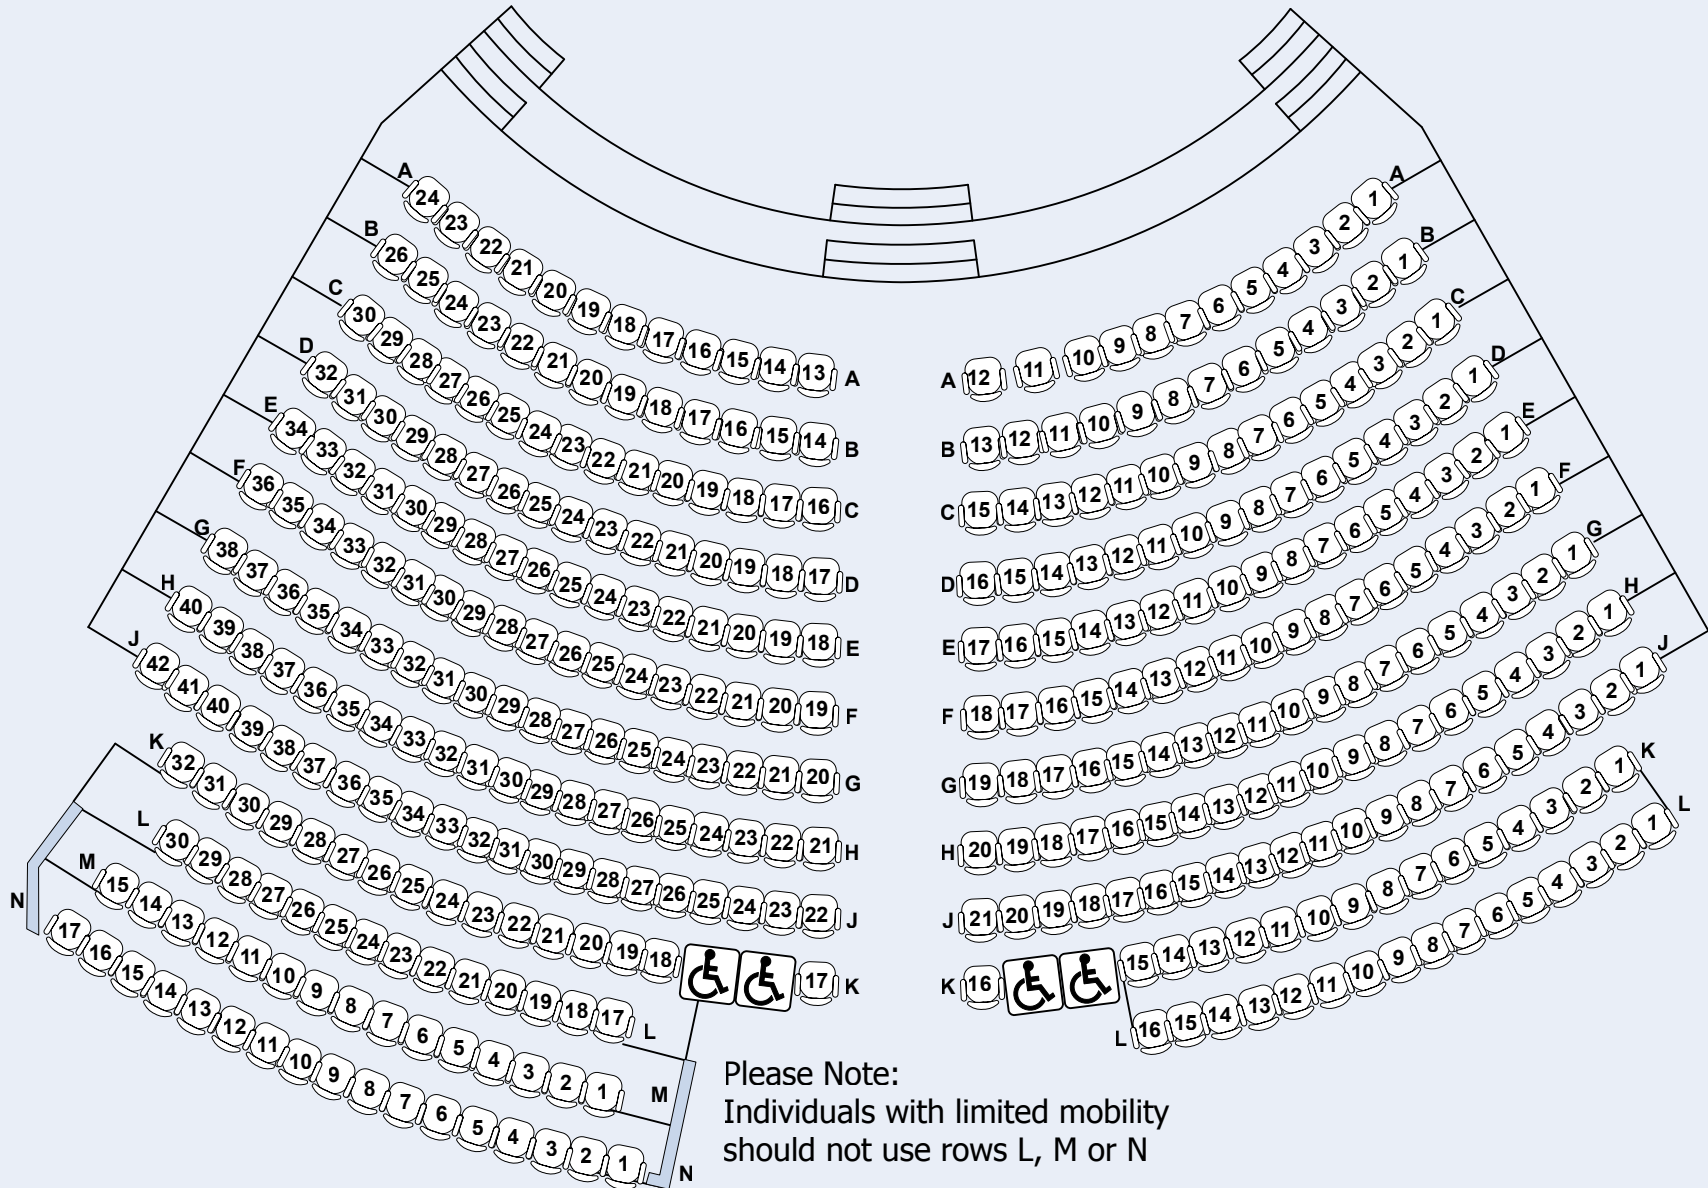

# Kroc Center Performing Arts Theater

Seating Capacity: 400 (Including Handicap)

**Questions?** Contact us at 208.667.1865  
or visit us online at [www.kroccda.org](http://www.kroccda.org).

RAY & JOAN  
**KROC CENTER**  
COEUR D'ALENE, ID